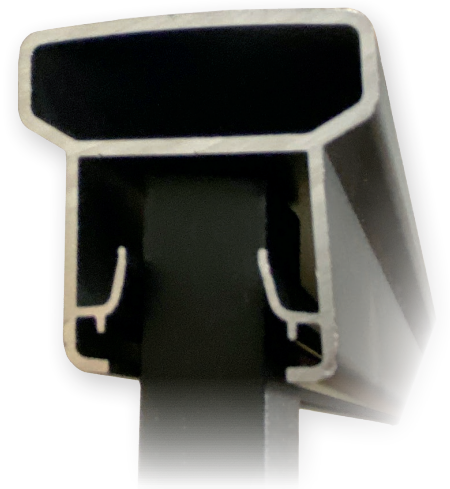

ALPHA SERIES

ALUMINUM
POST &
RAILING
SYSTEM

- Virtually Maintenance Free
- Textured Black powder coating—meets AAMA 2604 standards
- Standard posts—4" square
- Standard post lengths—74" & 94"
- Standard Railings—36" H x 96" L
- Internal rail fins hold balusters securely
- Hardware kits available separately
- Custom colors & sizes available on request

WOW Your Customers with Porch Posts & Railings that **Stand Out** from the Crowd!

Internal Rail Fins
Hold balusters securely—no rattling!